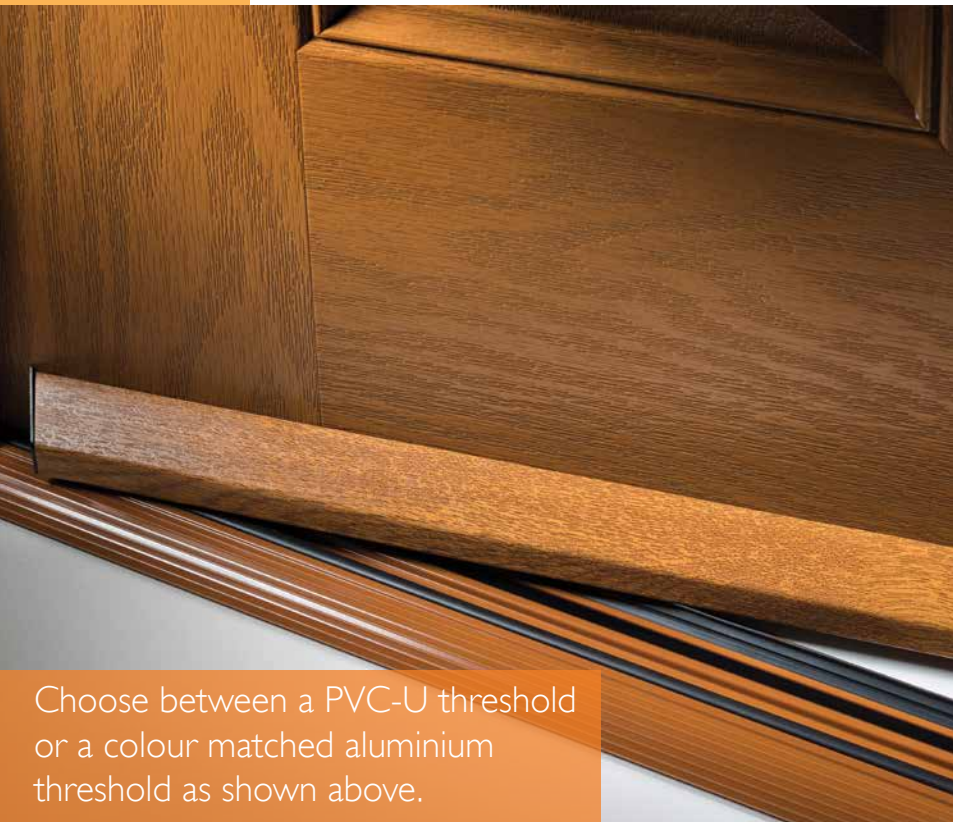

Satin Glass

Zinc Art Elegance  
(no pattern required)

Crystal Diamond  
(only on Stippolyte)

Flair  
(no pattern required)

Finesse  
(no pattern required)

Crystal Bohemia

# 4 Panel

### Threshold Options

Choose between a PVC-U threshold or a colour matched aluminium threshold as shown above.