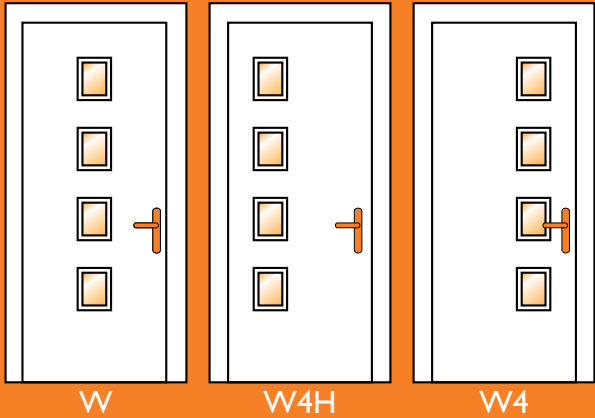

The 4 Square is available with either:

- W. Glass in the **centre**.
- W4H. Glass **opposite** side to the handle.
- W4. Glass on the **same** side as the handle.

Flair

Flair

Enfield  
(no pattern required)