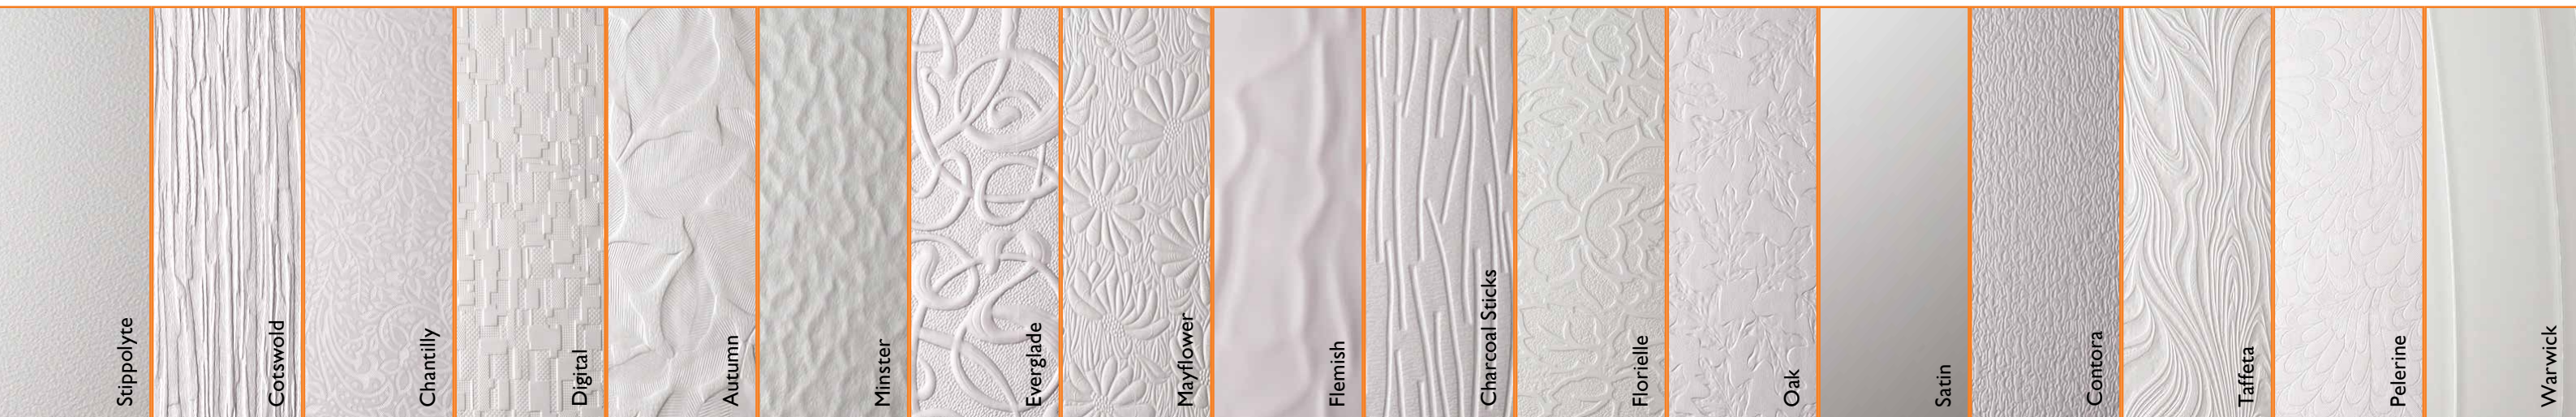

Door Colours

All the doors are available in all the colours. Except for the 3 Panel I Square which is NOT available in the 2 woodgrains.

Frame Colour

Glazing Patterns and Backing Glass

gap, supplying the trade for over 25 years.