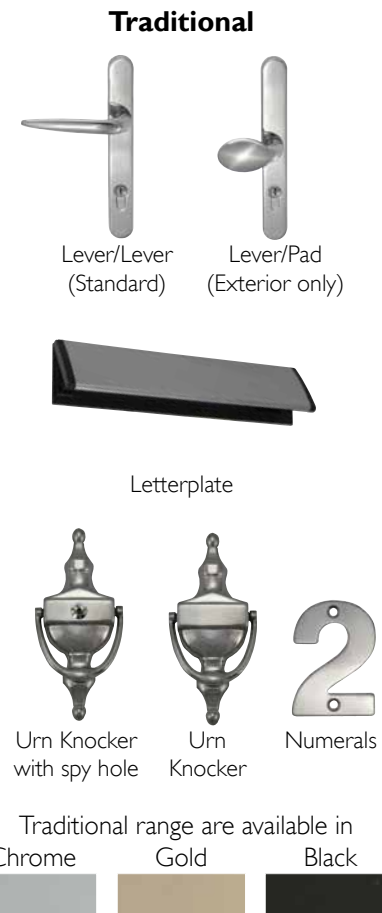

TRADITIONAL RANGE