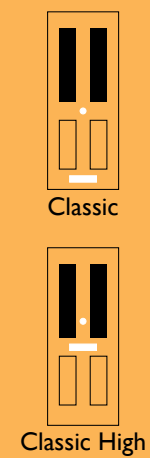

Furniture Availability by Door Style

*Our classic furniture suite is also available in a high position.

Codes	A	B	C	D	E	F	G	H	I	J	K	L	P
Traditional	✓	✓	✓	✓	✓	✓	✓	✓	✓	✓	✓	✓	✓
Long Bar	✗	✗	✗	✓	✗	✗	✗	✓	✓	✓	✗	✗	✓
Bow Handle	✓	✓	✓	✓	✓	✓	✓	✓	✓	✓	✓	✓	✓
Square	✗	✗	✗	✗	✗	✗	✗	✓	✗	✗	✗	✗	✓
Classic*	✓	✓	✓	✓	✓	✓	✓	✓	✓	✓	✓	✓	✓
Classic High*	✓	✓	✓	✓	✗	✗	✗	✓	✓	✓	✗	✗	✓
Square Bar	✗	✗	✗	✓	✗	✗	✗	✓	✓	✓	✗	✗	✓

	P3	Q	R	S	T	U	V	W	W4H	W4	X	Y3	YH	Y	57	ZH	Z	61	54
3 Diamond	✓	✓	✓	✓	✓	✓	✓	✓	✓	✓	✓	✓	✓	✓	✓	✓	✓	✓	✓
4 Panel	✓	✓	✓	✓	✗	✓	✗	✓	✓	✗	✗	✓	✓	✗	✓	✓	✗	✓	✓
Cottage	✓	✓	✓	✓	✓	✓	✓	✓	✓	✓	✓	✓	✓	✓	✓	✓	✓	✓	✓
Mid 3 Square	✓	✓	✓	✓	✗	✓	✓	✓	✓	✓	✓	✓	✓	✓	✓	✓	✓	✓	✓
2 Panel 4 Square	✓	✓	✓	✓	✗	✓	✓	✓	✓	✓	✓	✓	✓	✓	✓	✓	✓	✓	✓
1 Square	✓	✓	✓	✓	✓	✓	✓	✓	✓	✓	✓	✓	✓	✓	✓	✓	✓	✓	✓
Cottage Halfglaze	✓	✓	✓	✓	✓	✓	✓	✓	✓	✓	✓	✓	✓	✓	✓	✓	✓	✓	✓
4 Square	✓	✓	✓	✓	✓	✓	✓	✓	✓	✓	✓	✓	✓	✓	✓	✓	✓	✓	✓
4 Square	✓	✓	✓	✓	✓	✓	✓	✓	✓	✓	✓	✓	✓	✓	✓	✓	✓	✓	✓
4 Square	✓	✓	✓	✓	✓	✓	✓	✓	✓	✓	✓	✓	✓	✓	✓	✓	✓	✓	✓
Circle	✓	✓	✓	✓	✓	✓	✓	✓	✓	✓	✓	✓	✓	✓	✓	✓	✓	✓	✓
3 Square	✓	✓	✓	✓	✓	✓	✓	✓	✓	✓	✓	✓	✓	✓	✓	✓	✓	✓	✓
3 Square	✓	✓	✓	✓	✓	✓	✓	✓	✓	✓	✓	✓	✓	✓	✓	✓	✓	✓	✓
3 Square	✓	✓	✓	✓	✓	✓	✓	✓	✓	✓	✓	✓	✓	✓	✓	✓	✓	✓	✓
Mid Square	✓	✓	✓	✓	✓	✓	✓	✓	✓	✓	✓	✓	✓	✓	✓	✓	✓	✓	✓
Twin Side	✓	✓	✓	✓	✓	✓	✓	✓	✓	✓	✓	✓	✓	✓	✓	✓	✓	✓	✓
Twin Side	✓	✓	✓	✓	✓	✓	✓	✓	✓	✓	✓	✓	✓	✓	✓	✓	✓	✓	✓
3 Panel 1 Square	✓	✓	✓	✓	✓	✓	✓	✓	✓	✓	✓	✓	✓	✓	✓	✓	✓	✓	✓
Curve	✓	✓	✓	✓	✓	✓	✓	✓	✓	✓	✓	✓	✓	✓	✓	✓	✓	✓	✓